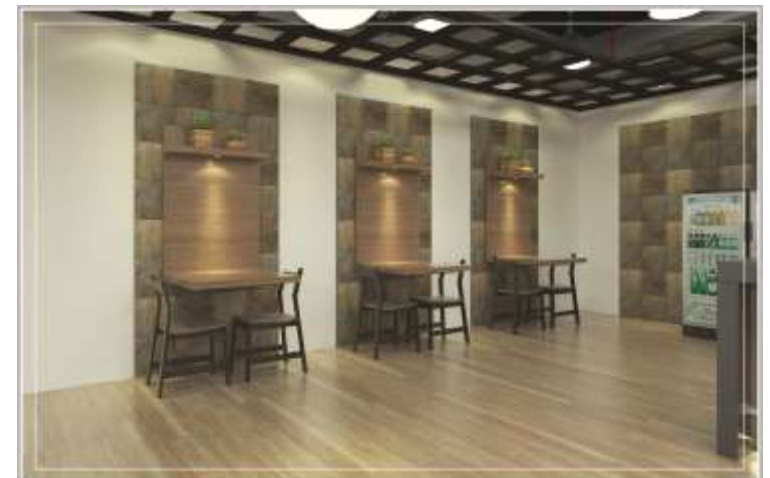

ALAMAR FOOD CO.

PERSPECTIVE - ENTERTAINMENT AREA @ MEZZANINE